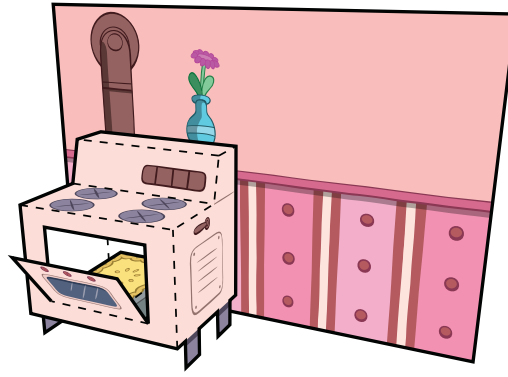

Print template on sturdy paper.
Cut carefully along solid black outline.
Score and fold on dotted lines.
Tape or glue folded tabs to the insides.

This is what your assembled
TREE TRUNKS' KITCHEN SET
Paper Foldable should look like!

Note: Ask your parents to help
when using scissors or cutters.

← Tape sides
together

Adhere back of oven
to this space

Print template on sturdy paper.
Cut carefully along solid black outline.
Score and fold on dotted lines.
Tape or glue folded tabs to the insides.

Assemble apple pie and bake in the oven!

Assemble oven and adhere back to indicated space on kitchen wall section