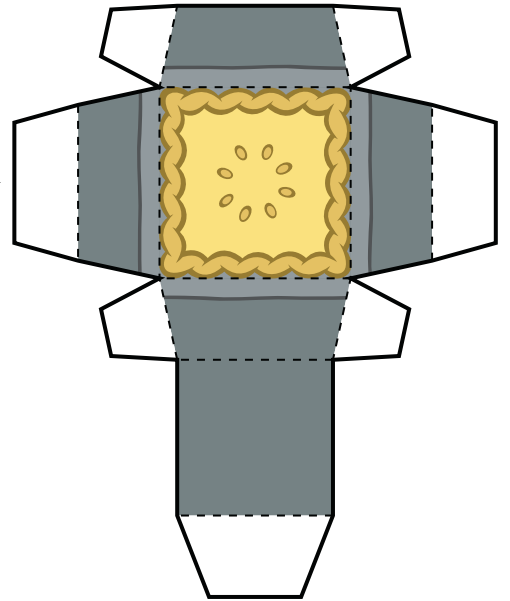

Print template on sturdy paper.
Cut carefully along solid black outline.
Score and fold on dotted lines.
Tape or glue folded tabs to the insides.

This is what your assembled
TREE TRUNKS' KITCHEN SET
Paper Foldable should look like!

Note: Ask your parents to help
when using scissors or cutters.

← Tape sides
together

Adhere back of oven
to this space

Print template on sturdy paper.
Cut carefully along solid black outline.
Score and fold on dotted lines.
Tape or glue folded tabs to the insides.

Assemble apple pie and bake in the oven!

Assemble oven and adhere back to indicated space on kitchen wall section